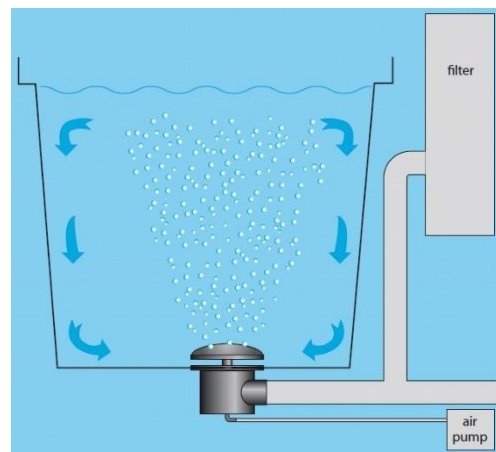

Aerated Bottom Drain

ø110 mm & 12" disc

Hose connection ø25 mm

PVC connection ø20 mm

High quality Bottom drain 110 mm outlet. The aerated Bottom drain 110 mm has a rubber membrane on top. When an air pump is connected the air bubbles will cause an optimal circulation in the water.