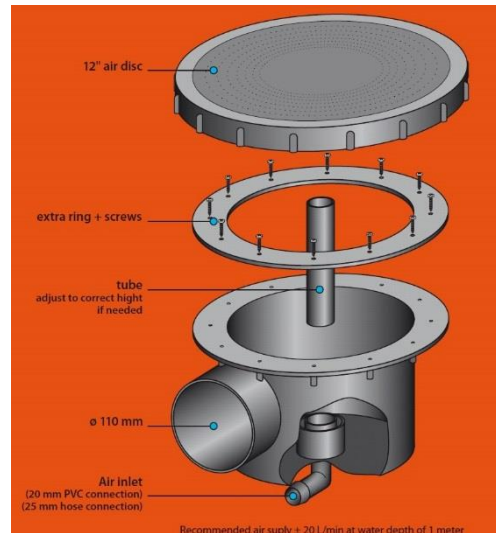

Aerated Bottom Drain

ø110 mm & 12" disc

Hose connection ø25 mm

PVC connection ø20 mm

High quality Bottom drain 110 mm outlet. The aerated Bottom drain 110 mm has a rubber membrane on top. When an air pump is connected the air bubbles will cause an optimal circulation in the water.